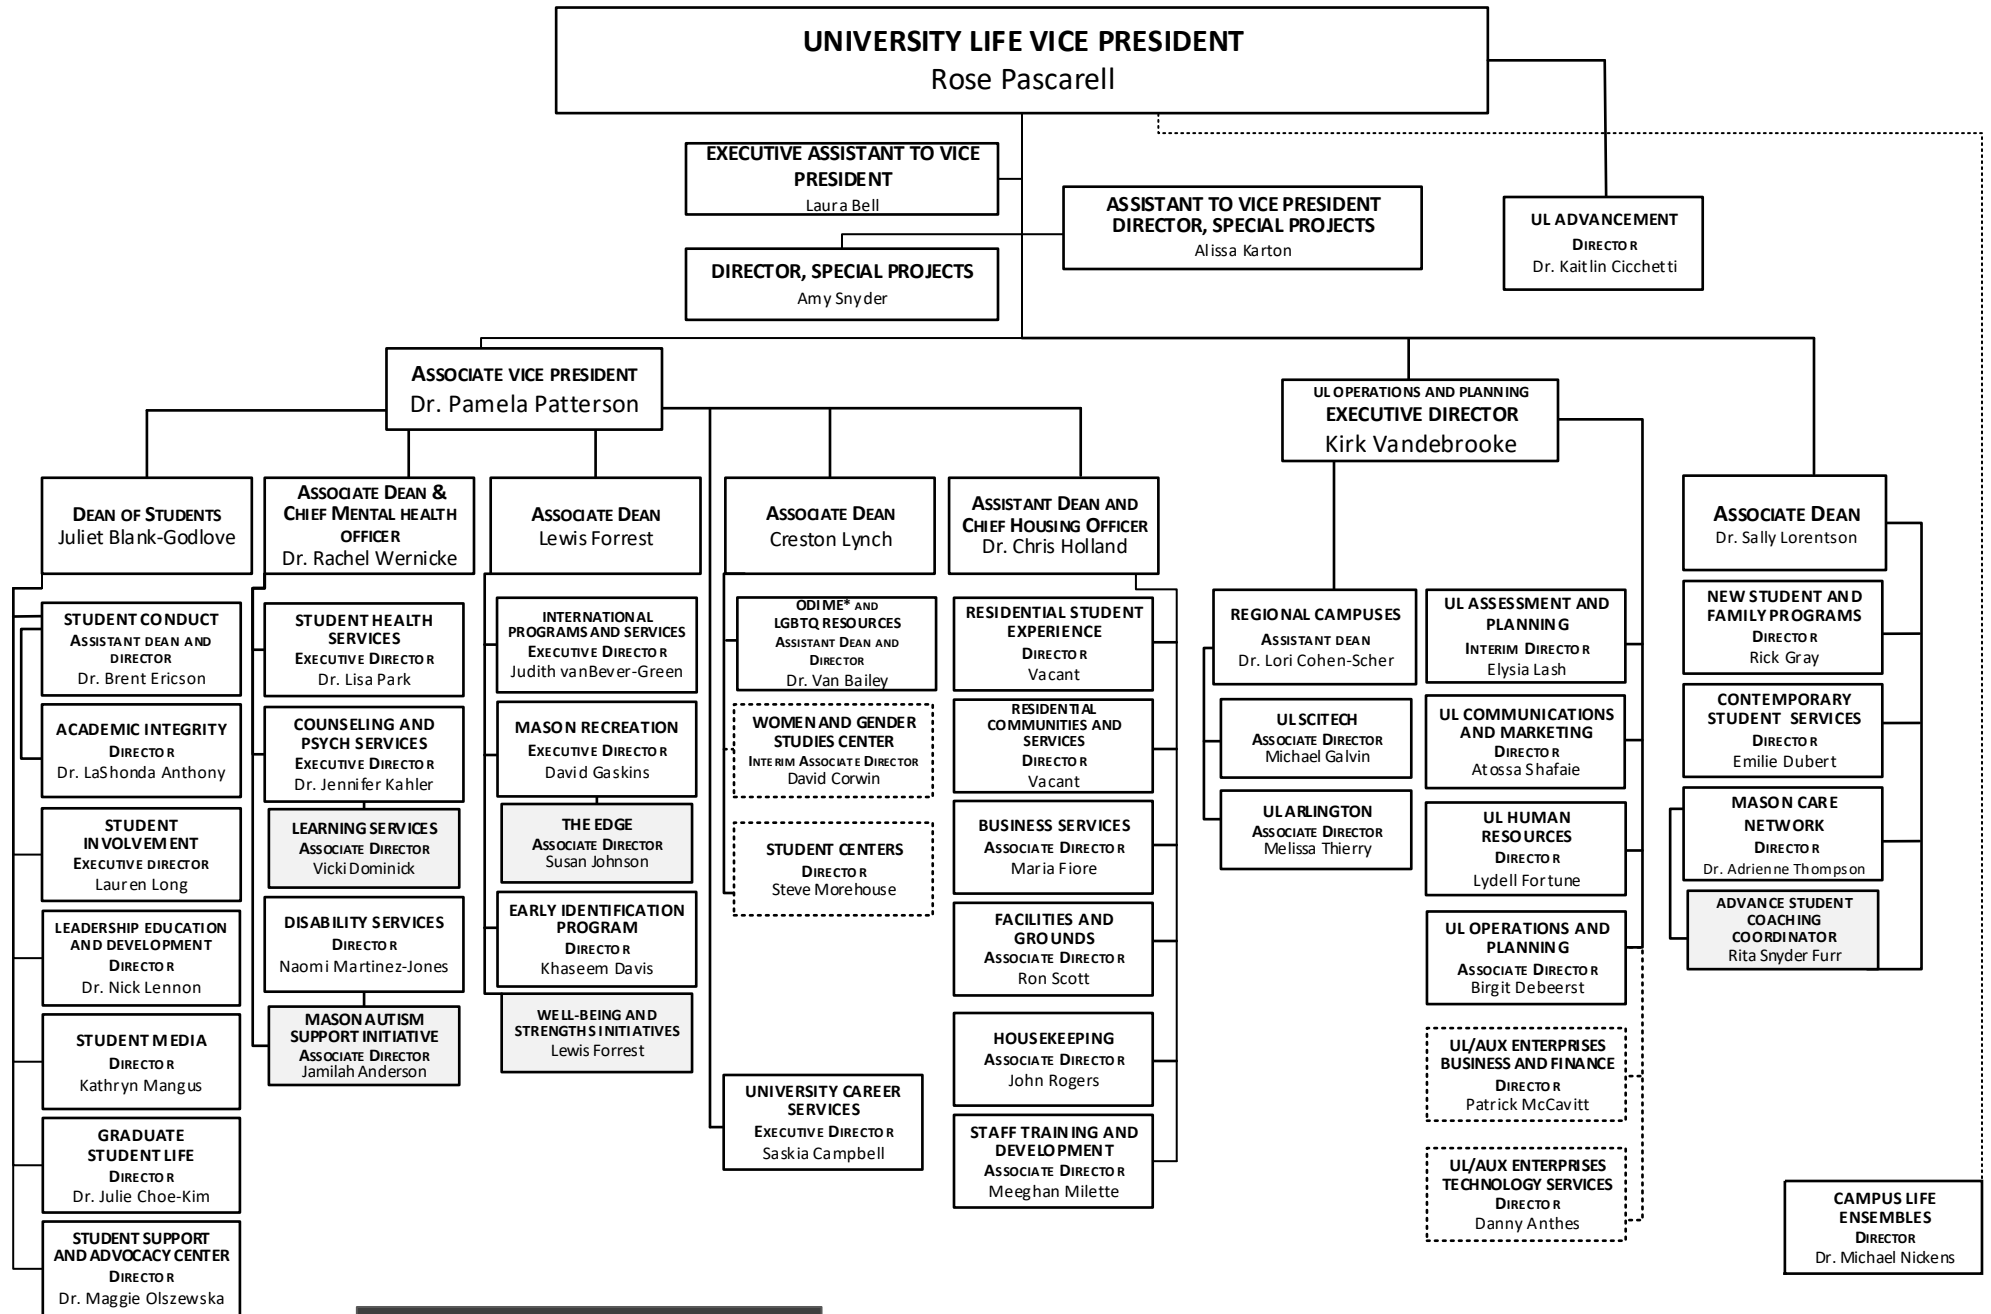

DIVISION OF UNIVERSITY LIFE | LEADERSHIP ORGANIZATION CHART

LEGEND
 ODIME Office of Diversity, Inclusion, and Multicultural Education
 Dual report to UL and non-UL college/division/department