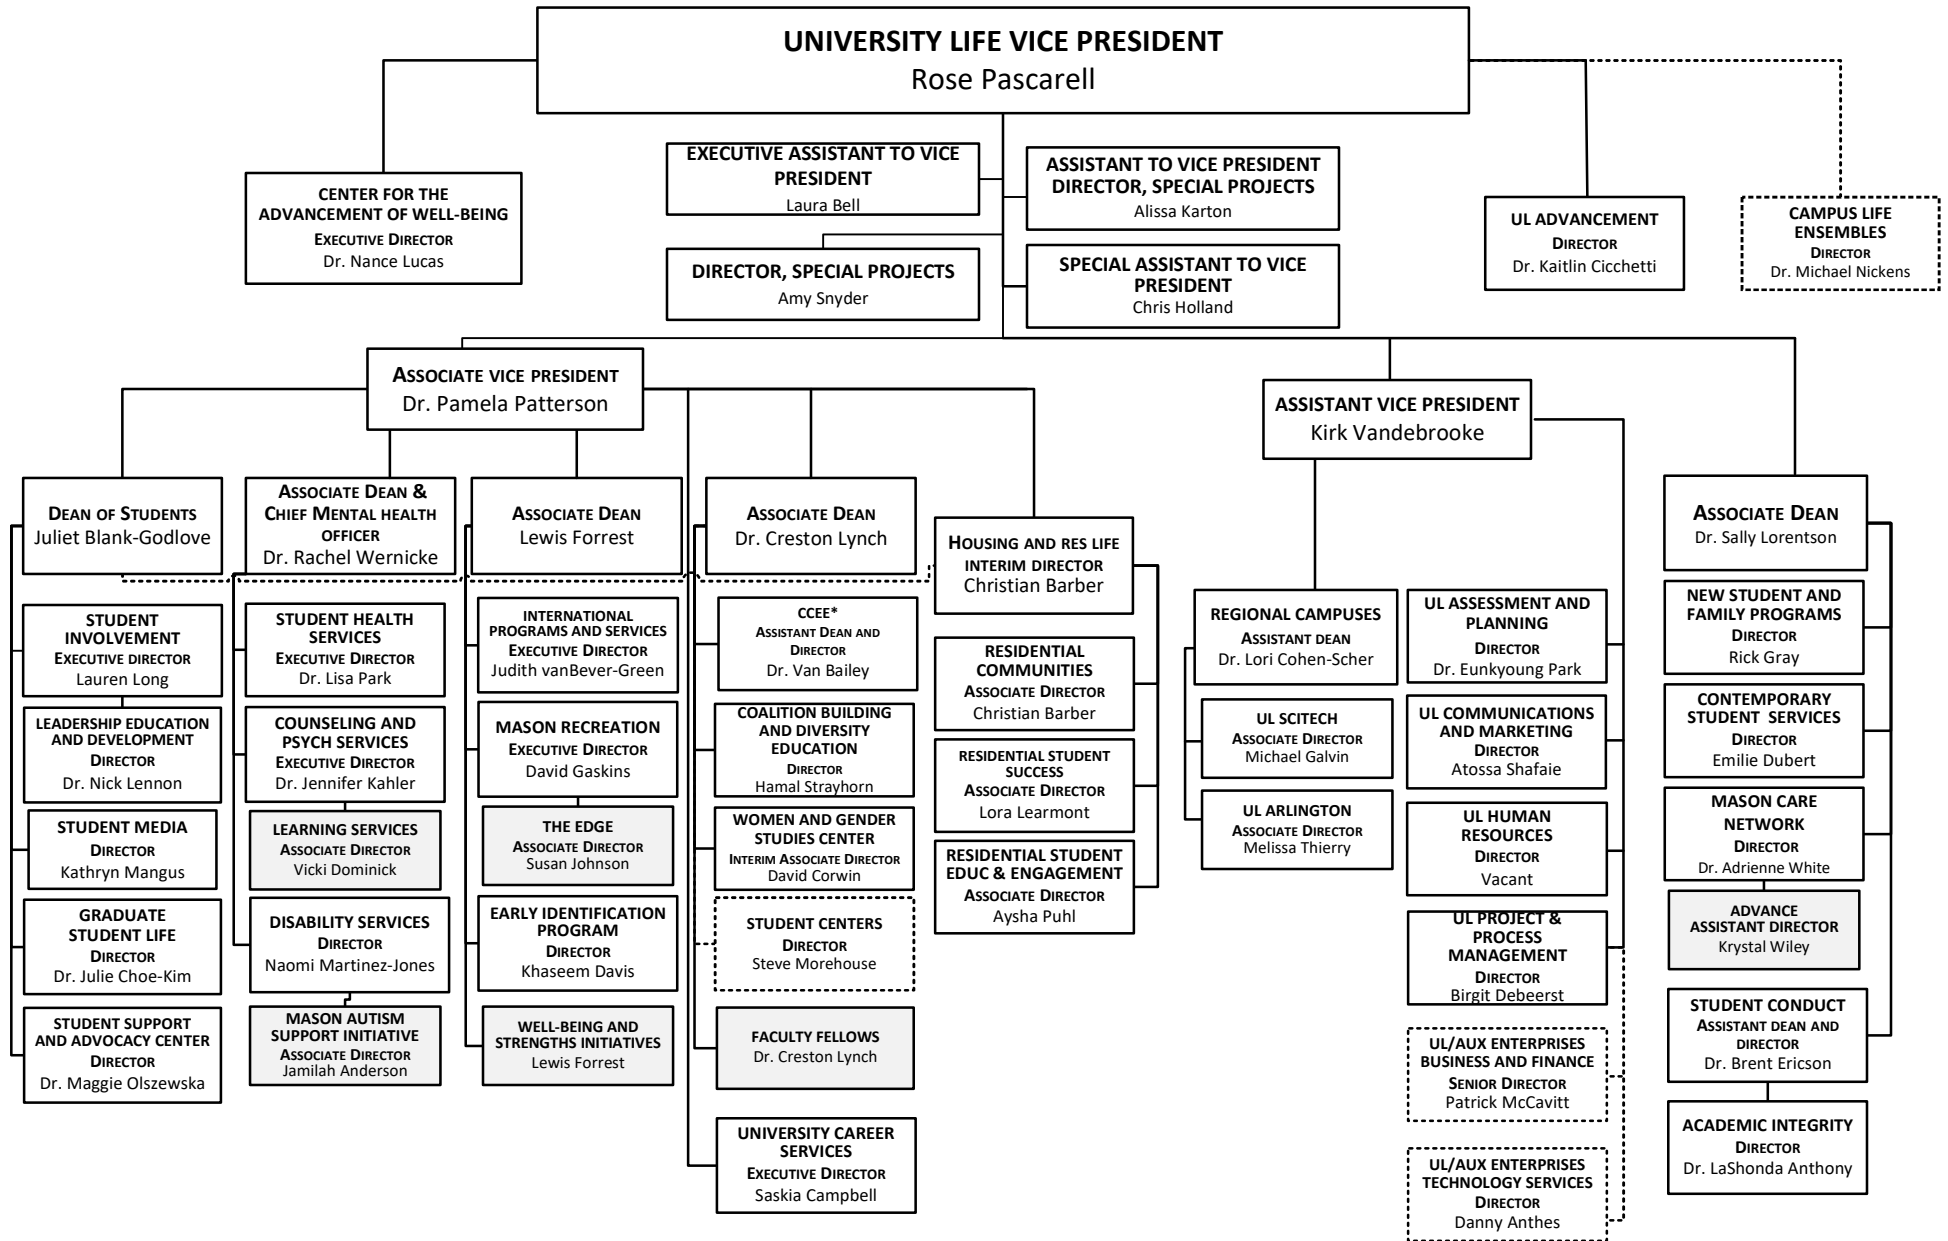

DIVISION OF UNIVERSITY LIFE | LEADERSHIP ORGANIZATION CHART

LEGEND
 CCEE Center for Cultural Equity and Empowerment
 Dual report to UL and non-UL college/division/department