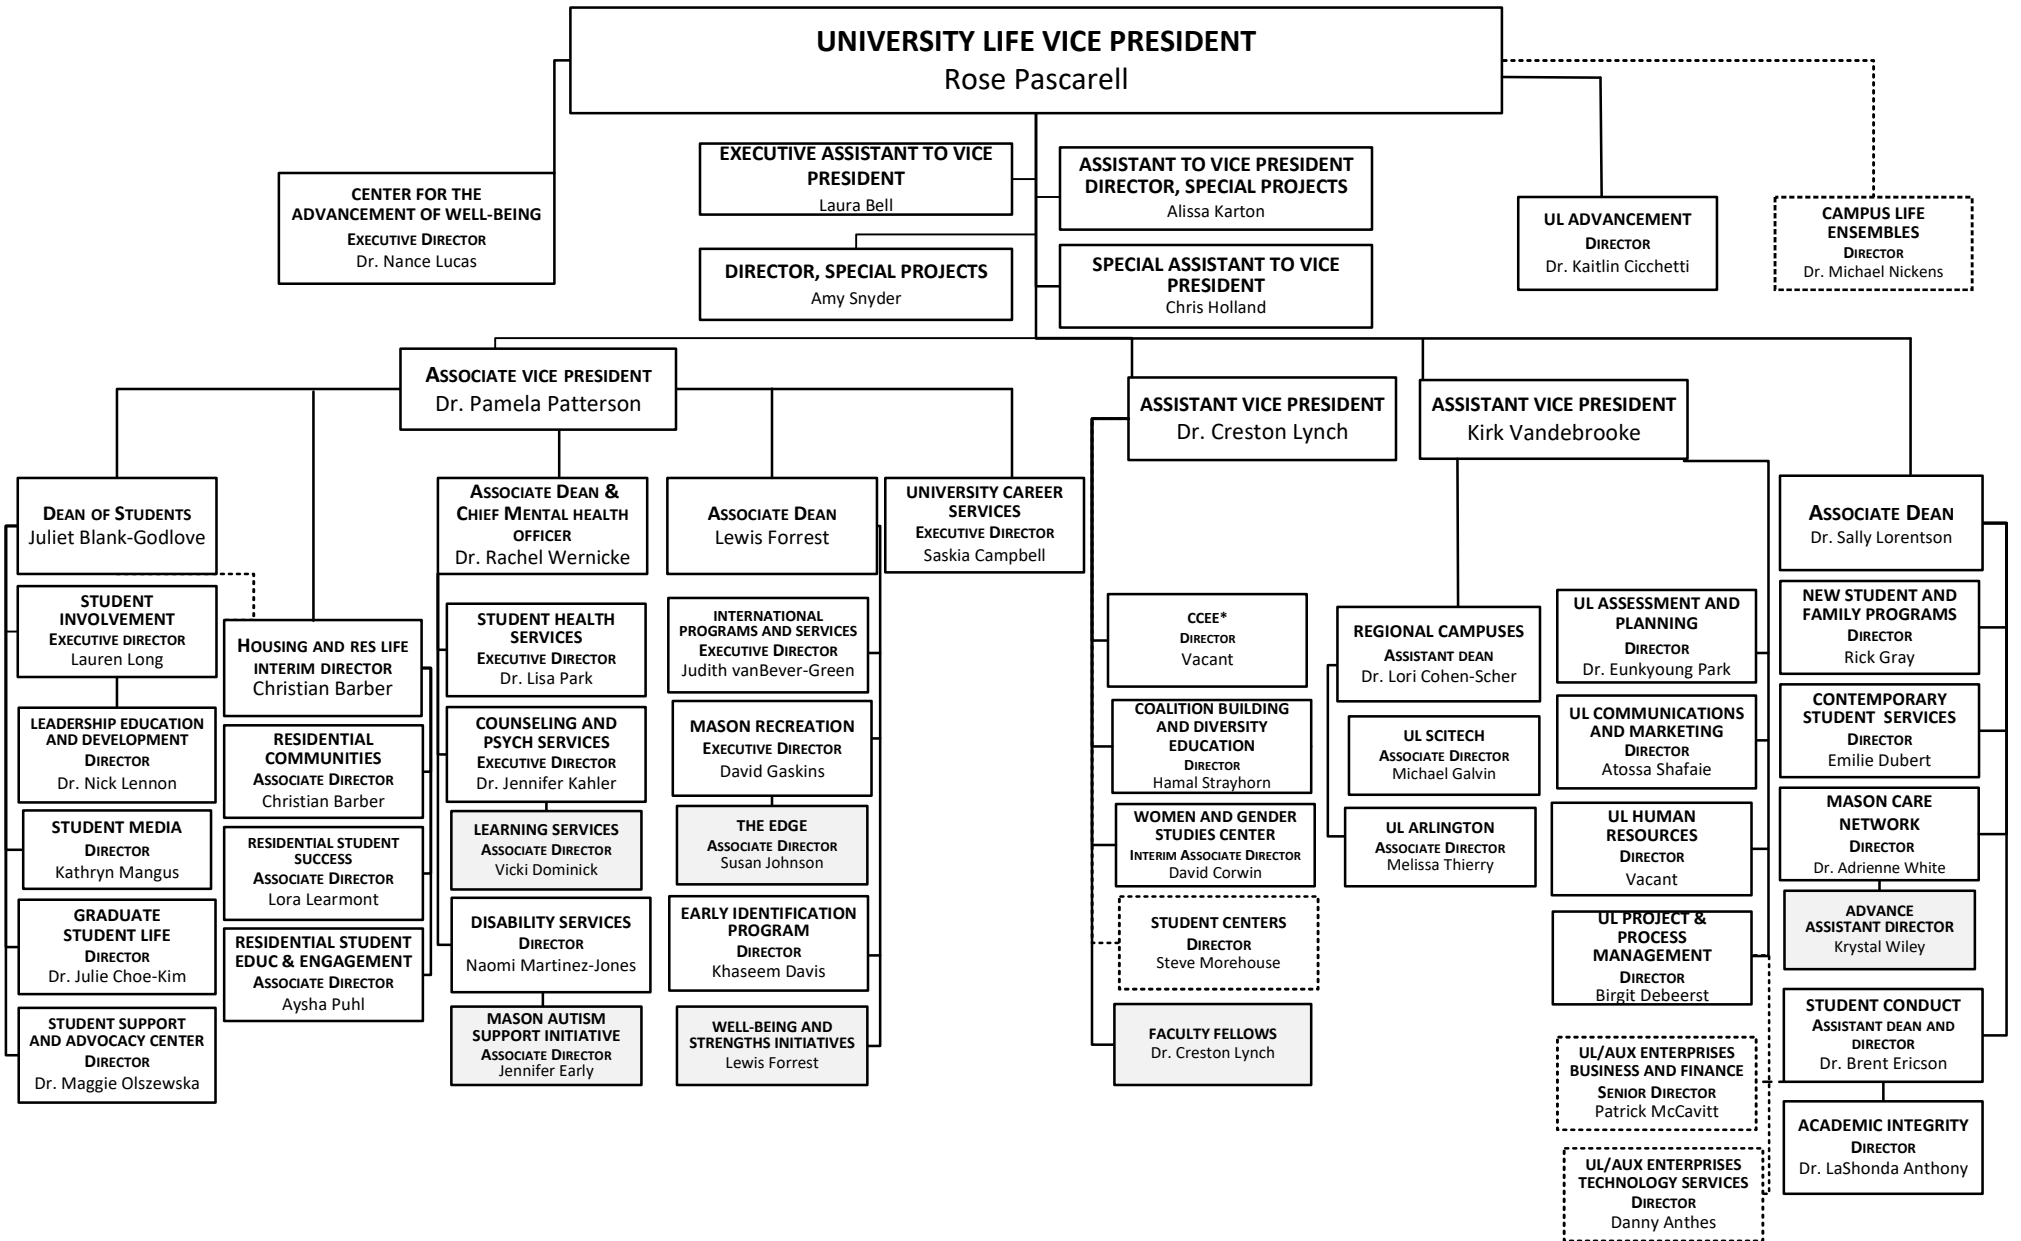

DIVISION OF UNIVERSITY LIFE | LEADERSHIP ORGANIZATION CHART

LEGEND	
CCEE	Center for Cultural Equity and Empowerment
.....	Dual report to UL and non-UL college/division/department