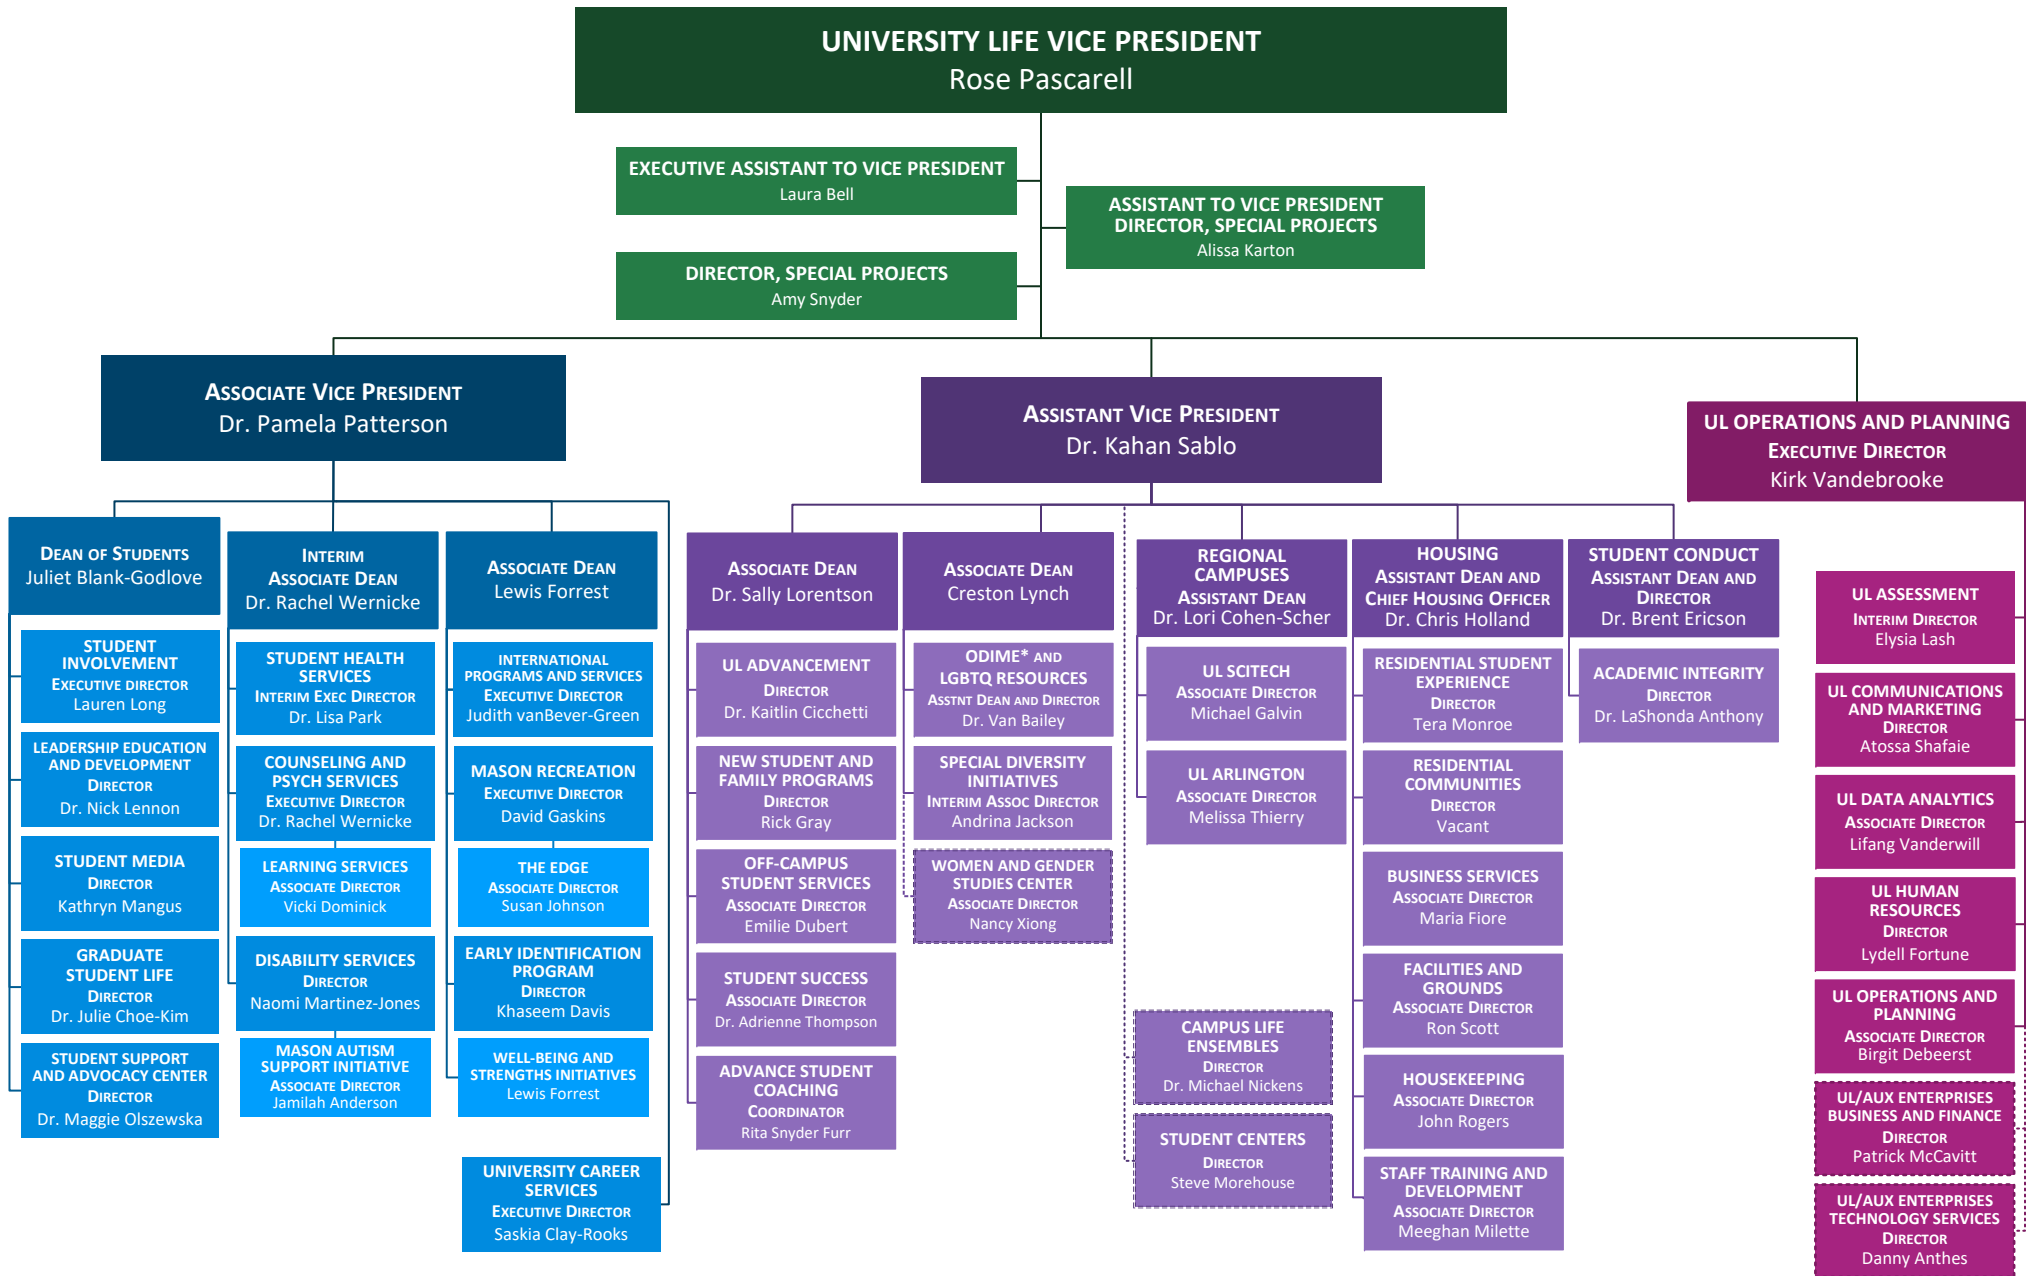

# DIVISION OF UNIVERSITY LIFE | LEADERSHIP ORGANIZATION CHART

LEGEND	
ODIME	Office of Diversity, Inclusion, and Multicultural Education
.....	Dual report to UL and non-UL college/division/department